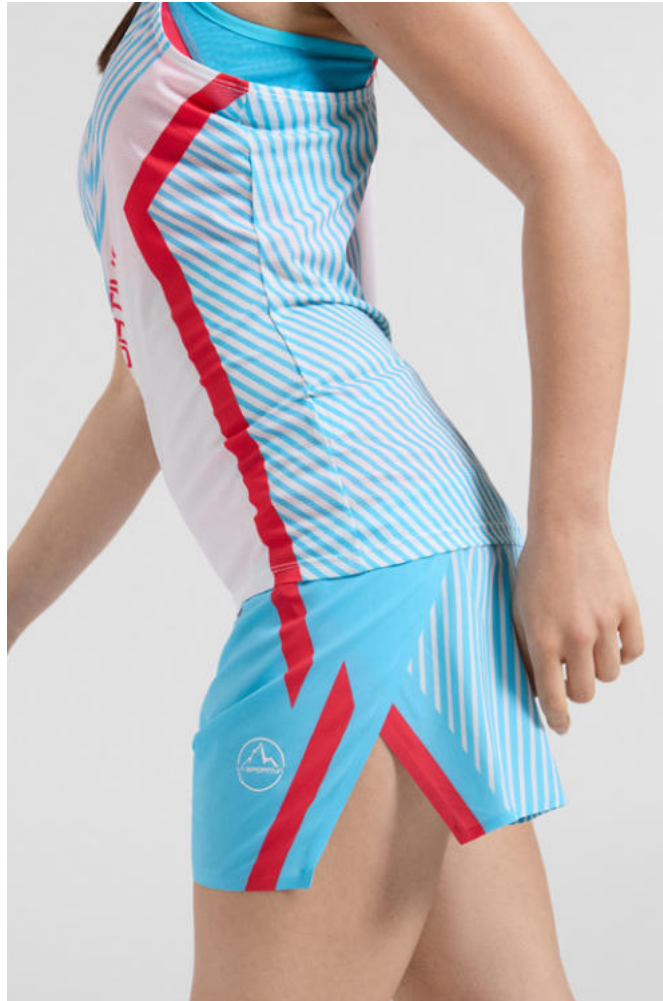

**MOUNTAIN
RUNNING®**
COLLECTION

FLOW CAP - ZZRHD45Y00K00
FLOW 5" SHORT M - ZARSD40K00Y00
FLOW T-SHIRT - ZART066K00Y00
ULTRA TRAIL VEST 10L - ZERP005Y00K00
FLOW TRAIL SOCKS - ZZRS019K00Y00
PRODIGIO 2 - ZFRS106Y00K00

FLOW CAP - ZZRHO45Y00K00
FLOW 5" SHORT M - ZARS040K00Y00
FLOW T-SHIRT - ZART066K00Y00
ULTRA TRAIL VEST 10L - ZERP005Y00K00
FLOW TRAIL SOCKS - ZZRS019K00Y00
PRODIGIO 2 - ZFRS106Y00K00

SKYLINE VISOR - ZZRH040B46E47
PURE 3" SHORT M - ZARS034E47B46
PURE T-SHIRT M - ZART071E47R24
ENDURANCE TRAIL SOCKS - ZZRS016R24B46
PRODIGIO MAX - ZFRS104E47R24

SKYLINE VISOR - ZZRH040B46E47
PURE 3" SHORT M - ZARS034E47B46
PURE T-SHIRT M - ZART071E47R24
ENDURANCE TRAIL SOCKS - ZZRS016R24B46
PRODIGIO MAX - ZFRS104E47R24

FLOW 3" SHORT W - ZARS037B02P02
FLOW HEADBAND - ZZRH044B02P02
FLOW TANK W - ZARE024P02B02
FLOW TRAIL SOCKS - ZZRS019B02P02
STASH BRA W - ZARR007P02B02
ETHEREAL PRO JKT W - ZARJ025W04W04
ULTRA TRAIL VEST 10L - ZERP005P02B02
PRODIGIO 2 WOMAN - ZFRS122W00P02