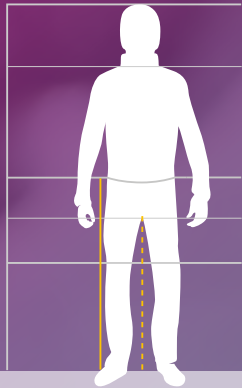

PANTS SIZE

MULTI LENGTHS SIZE CHART