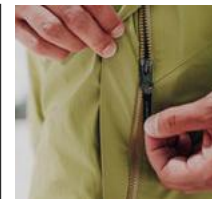

OVERPANTS

- Defense Overpant
- Revel GTX Pant M
- Xena GTX Pant W